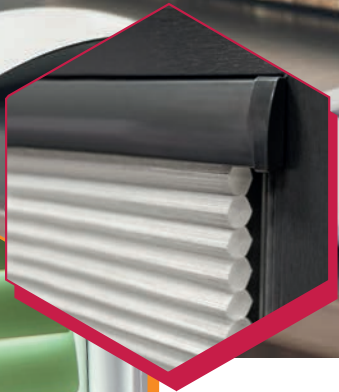

DesignSpace

INTERACTIVE
VISUALISATION
PLATFORM

LET YOUR **intu**®
BLINDS COME TO LIFE
www.intublinds.co.uk/designspace

Your **intu** blind retailer:

Eclipse actively supports the
BBSA 'Make it Safe' Initiative

CHILD SAFE
PRODUCT

intu®

www.stylestudio.co.uk | www.intublinds.co.uk