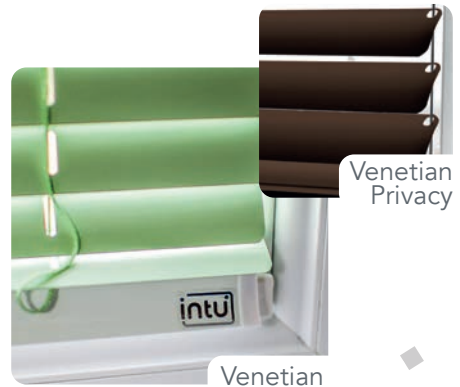

Find your match

Ideal for tilt and turn windows in kitchens, bathrooms, bedrooms, conservatories and caravans as well as for bi-fold doors.

INTU is available in Hive, Pleated, Venetian & Roller blinds including Privacy and Micro options.

Our wide range of Hive. Pleated & Roller fabrics or Venetian slats include blackout, reflective and textured options giving you a wide choice of colours, designs and finishes.

Match your window frame to our selection of white, silver, brown and anthracite finishes to complete your look.

Find out more about all of the options available at www.intublinds.co.uk

Venetian